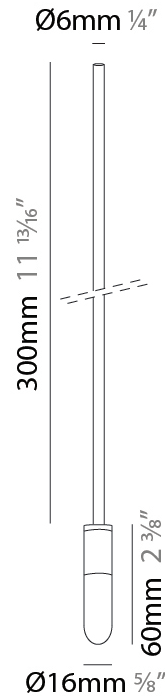

VIENI GIU SUSPENSION

D131584-

base number   Finish
Options

1. To build a product code in our configurator select the specify button on the base model # product page
2. To build a manual product code on this datasheet choose from the options listed below in blue font and add the suffix to the base model #

GENERAL

Series: Vieni Giu
Partner: Knikerboker
Division: Design
Installation: Suspension
Product Type: Pendant
Mounting Location: Ceiling

PHYSICAL

Shape: Cylinder
Diameter (mm): 6
Diameter (in): 1/4
Height (mm): 300
Height (in): 11 ¹³/₁₆
Max. Overall Height (mm): 2000
Max. Overall Height (in): 78 ³/₄
Fixture Finish: EWH / EBK / MAN / COF / PRD / GLD / SBN / MBN / SLF / GLF / CLF / BRL
Fixture Material: Aluminum
Cable Details: 1700mm / 66 15/16" Cable

ELECTRICAL

Lamp Type: LED
Input Wattage (W): 1.5
Dimming: Non-Dimmable
Driver Included: Yes
Driver Location: Integrated
Driver Type: Constant Voltage - Universal
Driver Class: Class 2
Input Voltage (V): 120 - 277
Output Voltage (V): 12

LED

Color Temperature (°K): 3000
Max. Delivered Lumen (lm): 220
CRI: >85 CRI
Lamp Life (hrs): 50000

OPTICAL

RATINGS AND CERTIFICATIONS

Certified By: Certified for North American Standards
IP rating: IP20