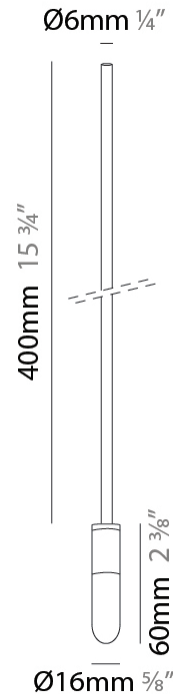

VIENI GIU SUSPENSION

D131585-

base number Finish
Options

1. To build a product code in our configurator select the specify button on the base model # product page
2. To build a manual product code on this datasheet choose from the options listed below in blue font and add the suffix to the base model #

GENERAL

Series: Vieni Giu
Partner: Knikerboker
Division: Design
Installation: Suspension
Product Type: Pendant
Mounting Location: Ceiling

PHYSICAL

Shape: Cylinder
Diameter (mm): 6
Diameter (in): 1/4
Height (mm): 400
Height (in): 15 3/4
Max. Overall Height (mm): 2000
Max. Overall Height (in): 78 3/4
Fixture Finish: EWH / EBK / MAN / COF / PRD / GLD / SBN / MBN / SLF / GLF / CLF / BRL
Fixture Material: Aluminum
Cable Details: 1600mm / 63" Cable

ELECTRICAL

Lamp Type: LED
Input Wattage (W): 1.5
Dimming: Non-Dimmable
Driver Included: No
Driver Location: Integrated
Driver Type: Constant Voltage - Universal
Driver Class: Class 2
Input Voltage (V): 120 - 277
Output Voltage (V): 12

LED

Color Temperature (°K): 3000
Max. Delivered Lumen (lm): 220
CRI: >85 CRI
Lamp Life (hrs): 50000

OPTICAL

RATINGS AND CERTIFICATIONS

Certified By: Certified for North American Standards
IP rating: IP20

PROJECT
TYPE
SPECIFIER
QUANTITY
DATE